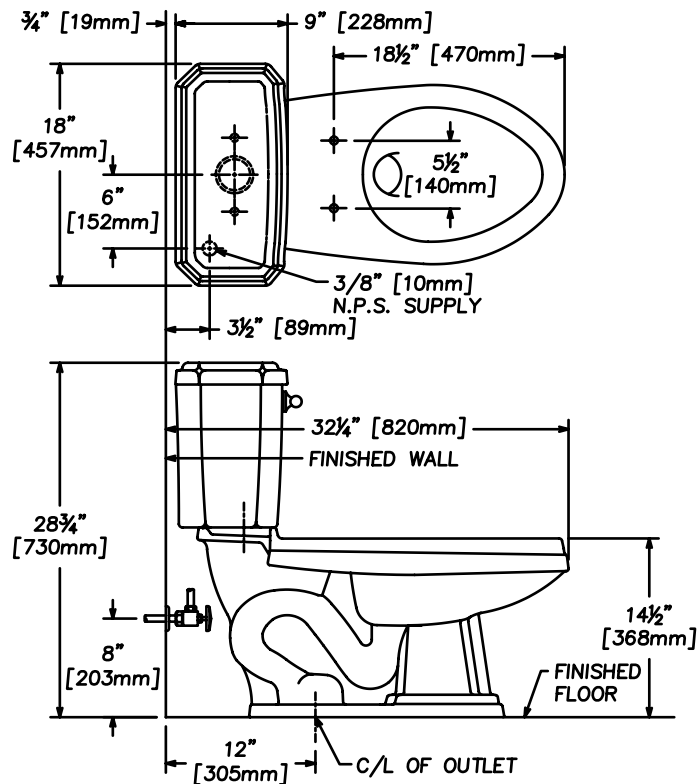

Nostalgia™

31065

*Elongated Front, 12" [305 mm]
Rough-in, Two-Piece Toilet*

Features

- *Low Water Consumption 1.6 gpf / 6.0 lpf*
- *G6™ Flushing Technology*
- *Pilot Operated Fill Valve*
- *Large Water Surface Area*
- *12" [305 mm] Rough-in*
- *2" [51 mm] Fully Glazed Trapway*
- *Decorative, Front Mount, Left Hand, Polished Chrome, Trip Lever*
- *Sanitary Bar for Easy Cleaning*
- *Available in White, Bone and Biscuit*
- *Limited Lifetime Warranty*

Shown with 8080 "Lift 'n' Clean" Toilet Seat

Model #	Description
31065	<i>Elongated front, two-piece toilet combination. 12" [305 mm] rough-in. Includes tank trim and front mounted, left hand, polished chrome, trip lever. Less toilet seat and supply.</i>
31075	<i>Elongated front toilet bowl only. 12" [305 mm] rough-in. Less toilet seat.</i>
31086	<i>Tank and lid only with tank trim and front mounted, left hand, polished chrome, trip lever. Less supply.</i>

Optional Toilet Seat	
8080	<i>Elongated, "Lift 'n' Clean", heavy-duty plastic, toilet seat</i>

Specifications

Water Pressure Range: 20 to 80 P.S.I.
Flush System: G6™ Flushing Technology
Water Usage: 1.6 gpf / 6.0 lpf
Water Surface Area: 8-1/2" x 8-1/4"
 [216 mm x 210 mm]
Trap Diameter: 1-3/4" [44 mm]
Water Seal: 2-1/2" [64mm]
Shipping Cubes:
 31075 Bowl: 2.3 ft³ [.06 m³]
 31086 Tank: 1.6 ft³ [.04 m³]
Shipping Weight:
 31075 Bowl: 47 lbs. [21 kg]
 31086 Tank: 39 lbs. [18 kg]
Warranty:
 Vitreous China - Limited Lifetime
 Tank Trim - Limited One Year

P030755
Flapper only

P030343
Decorative, front mount, left hand trip lever.
Available in Polished Chrome [068] and
Satin Nickel [094] finishes.

8080
Elongated, "Lift 'n' Clean" toilet seat.
Seat can be removed quickly for ease of
cleaning.