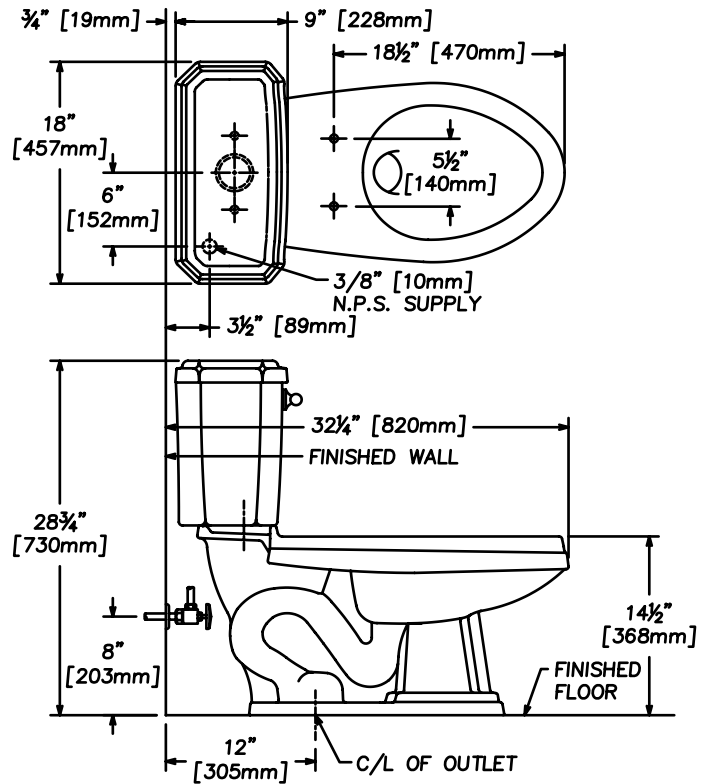

Features

- Low Water Consumption 1.6 gpf / 6.0 lpf
- G6™ Flushing Technology
- Pilot Operated Fill Valve
- Large Water Surface Area
- 12" [305 mm] Rough-in
- 2" [51 mm] Fully Glazed Trapway
- Decorative, Front Mount, Left Hand, Polished Chrome, Trip Lever
- Sanitary Bar for Easy Cleaning
- Available in White, Bone and Biscuit
- Limited Lifetime Warranty

Shown with 8080 "Lift 'n' Clean" Toilet Seat

Model

Description

31065	Elongated front, two-piece toilet combination. 12" [305 mm] rough-in. Includes tank trim and front mounted, left hand, polished chrome, trip lever. Less toilet seat and supply.
31075	Elongated front toilet bowl only. 12" [305 mm] rough-in. Less toilet seat.
31086	Tank and lid only with tank trim and front mounted, left hand, polished chrome, trip lever. Less supply.

Optional Toilet Seat

8080	Elongated, "Lift 'n' Clean", heavy-duty plastic, toilet seat
------	--

Specifications

Water Pressure Range: 20 to 80 P.S.I.
Flush System: G6™ Flushing Technology
Water Usage: 1.6 gpf / 6.0 lpf
Water Surface Area: 8-1/2" x 8-1/4"
 [216 mm x 210 mm]
Trap Diameter: 1-3/4" [44 mm]
Water Seal: 2-1/2" [64mm]
Shipping Cubes:
 31075 Bowl: 2.3 ft³ [.06 m³]
 31086 Tank: 1.6 ft³ [.04 m³]
Shipping Weight:
 31075 Bowl: 47 lbs. [21 kg]
 31086 Tank: 39 lbs. [18 kg]
Warranty:
 Vitreous China - Limited Lifetime
 Tank Trim - Limited One Year

P030755
 Flapper only

P030343
 Decorative, front mount, left hand trip lever.
 Available in Polished Chrome [068] and
 Satin Nickel [094] finishes.

8080
 Elongated, "Lift 'n' Clean" toilet seat.
 Seat can be removed quickly for ease of
 cleaning.