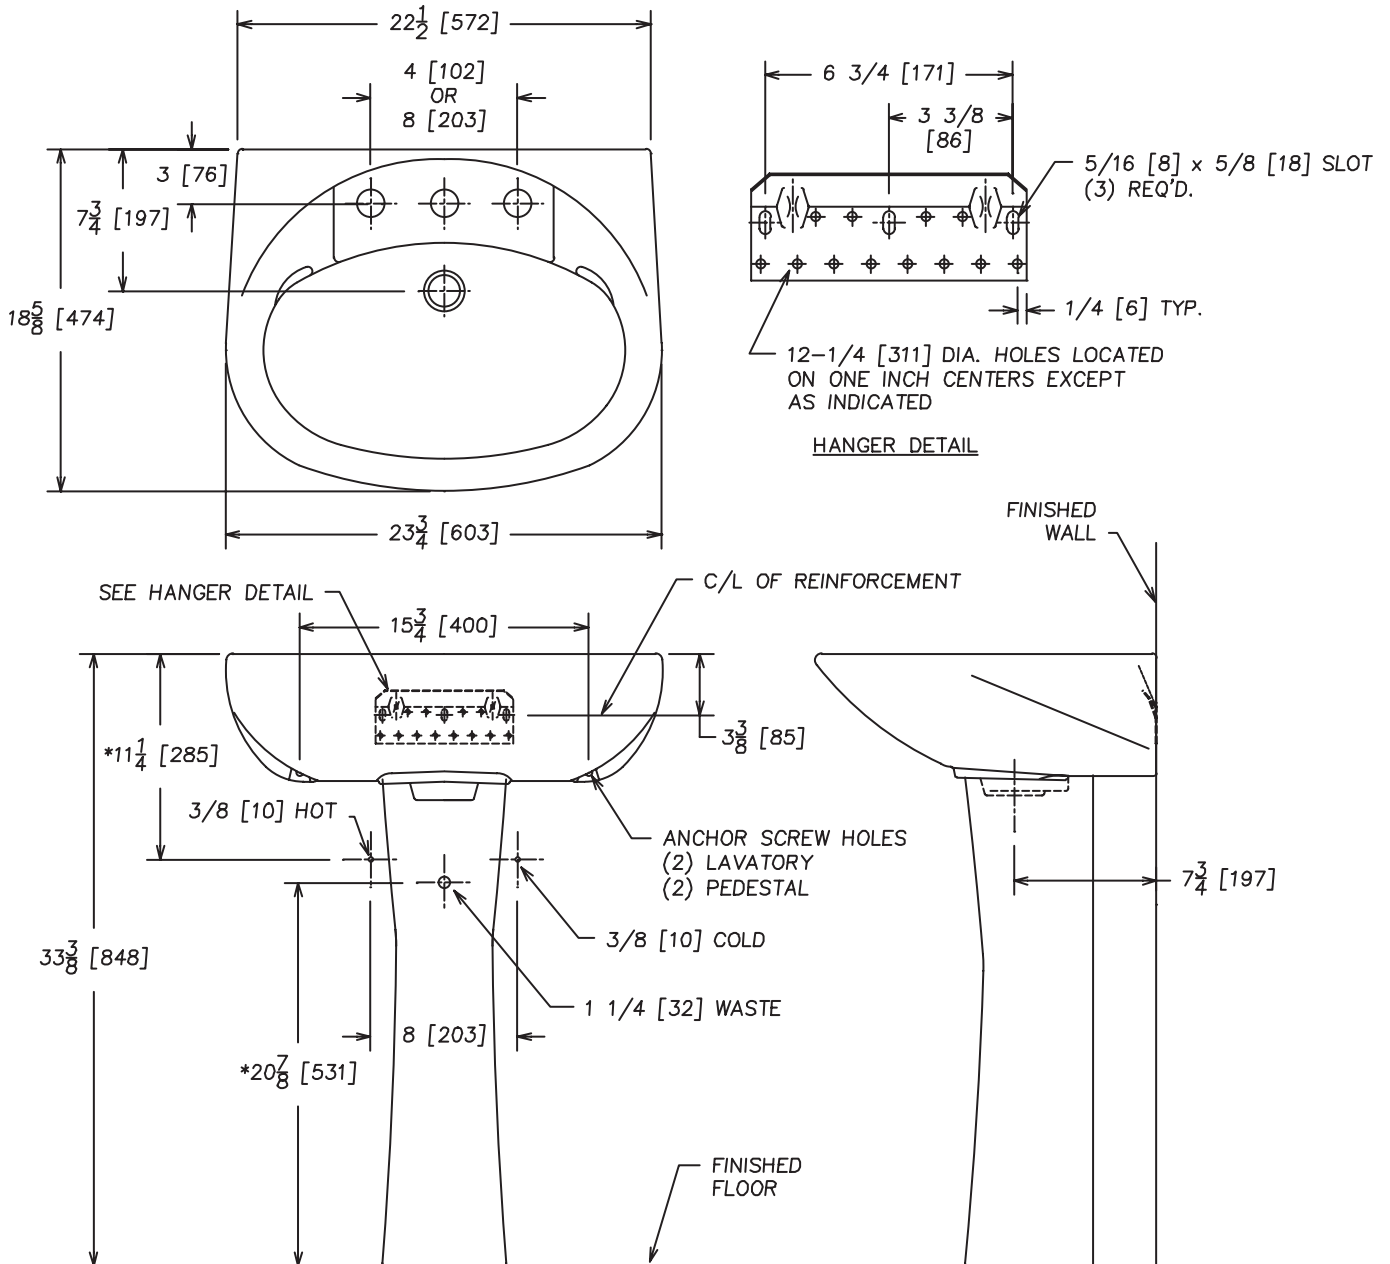

**Pedestal Lavatory**  
*Vitreous China*

• **199V Atlanta™**

*199V Atlanta™ (4" [102] centerset) 24" [610] x 19" [483] vitreous china pedestal lavatory with oval basin. Hanger included.*

## Vitreous China Pedestal Lavatory

**NOTE:** \* SUGGESTED DIMENSION-VARIABLE DEPENDING UPON TYPE OF WASTE AND SUPPLY. ALL ANCHOR HOLES MUST BE USED TO ENSURE PROPER INSTALLATION.

**IMPORTANT:** Roughing-in dimensions may vary  $1/2$ " [13mm] and are subject to change or cancellation without prior notice. No responsibility is assumed for use of superseded or voided leaflets.