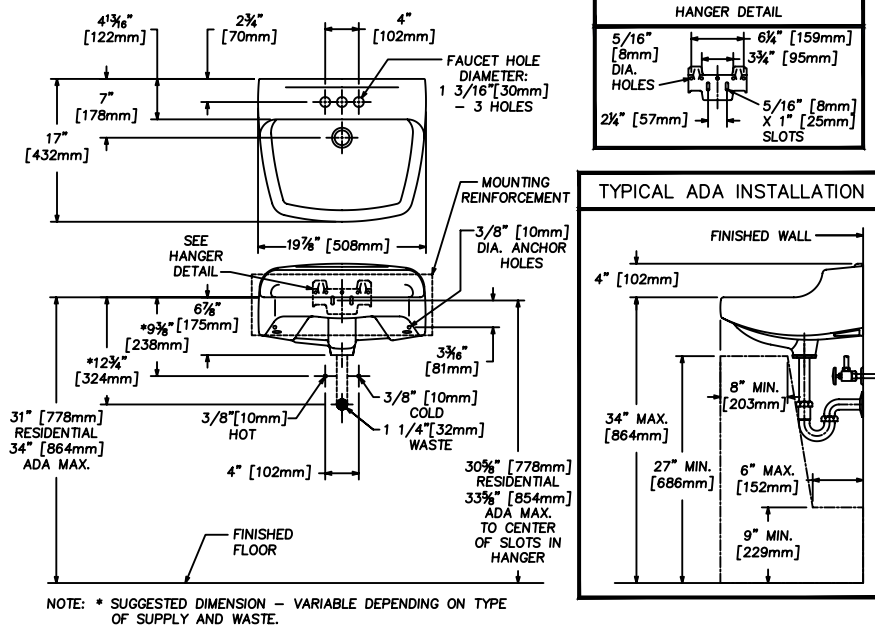

Specifications

Lavatory Dimensions: 19" x 17"

[483 mm x 432 mm]

Basin Dimensions: 16-3/4" x 11" x 4-3/4"

[425 mm x 279 mm x 121 mm]

Faucet Center:

1304V: 4" [102 mm]

Shipping Cubes: 2.5 cf [.07 m³]

Shipping Weight: 35 lbs [15.9 kg]

Warranty: One Year

Contact your local building code for approved barrier free measurements.

Customer Service United States
41 Cairns Road
Mansfield, OH 44903
Email: customerservice@craneplumbing.com

Customer Service Canada
15 Crane Ave.
Stratford, ON N5A 6T3
Email: sales@craneplumbing.ca

www.craneplumbing.com