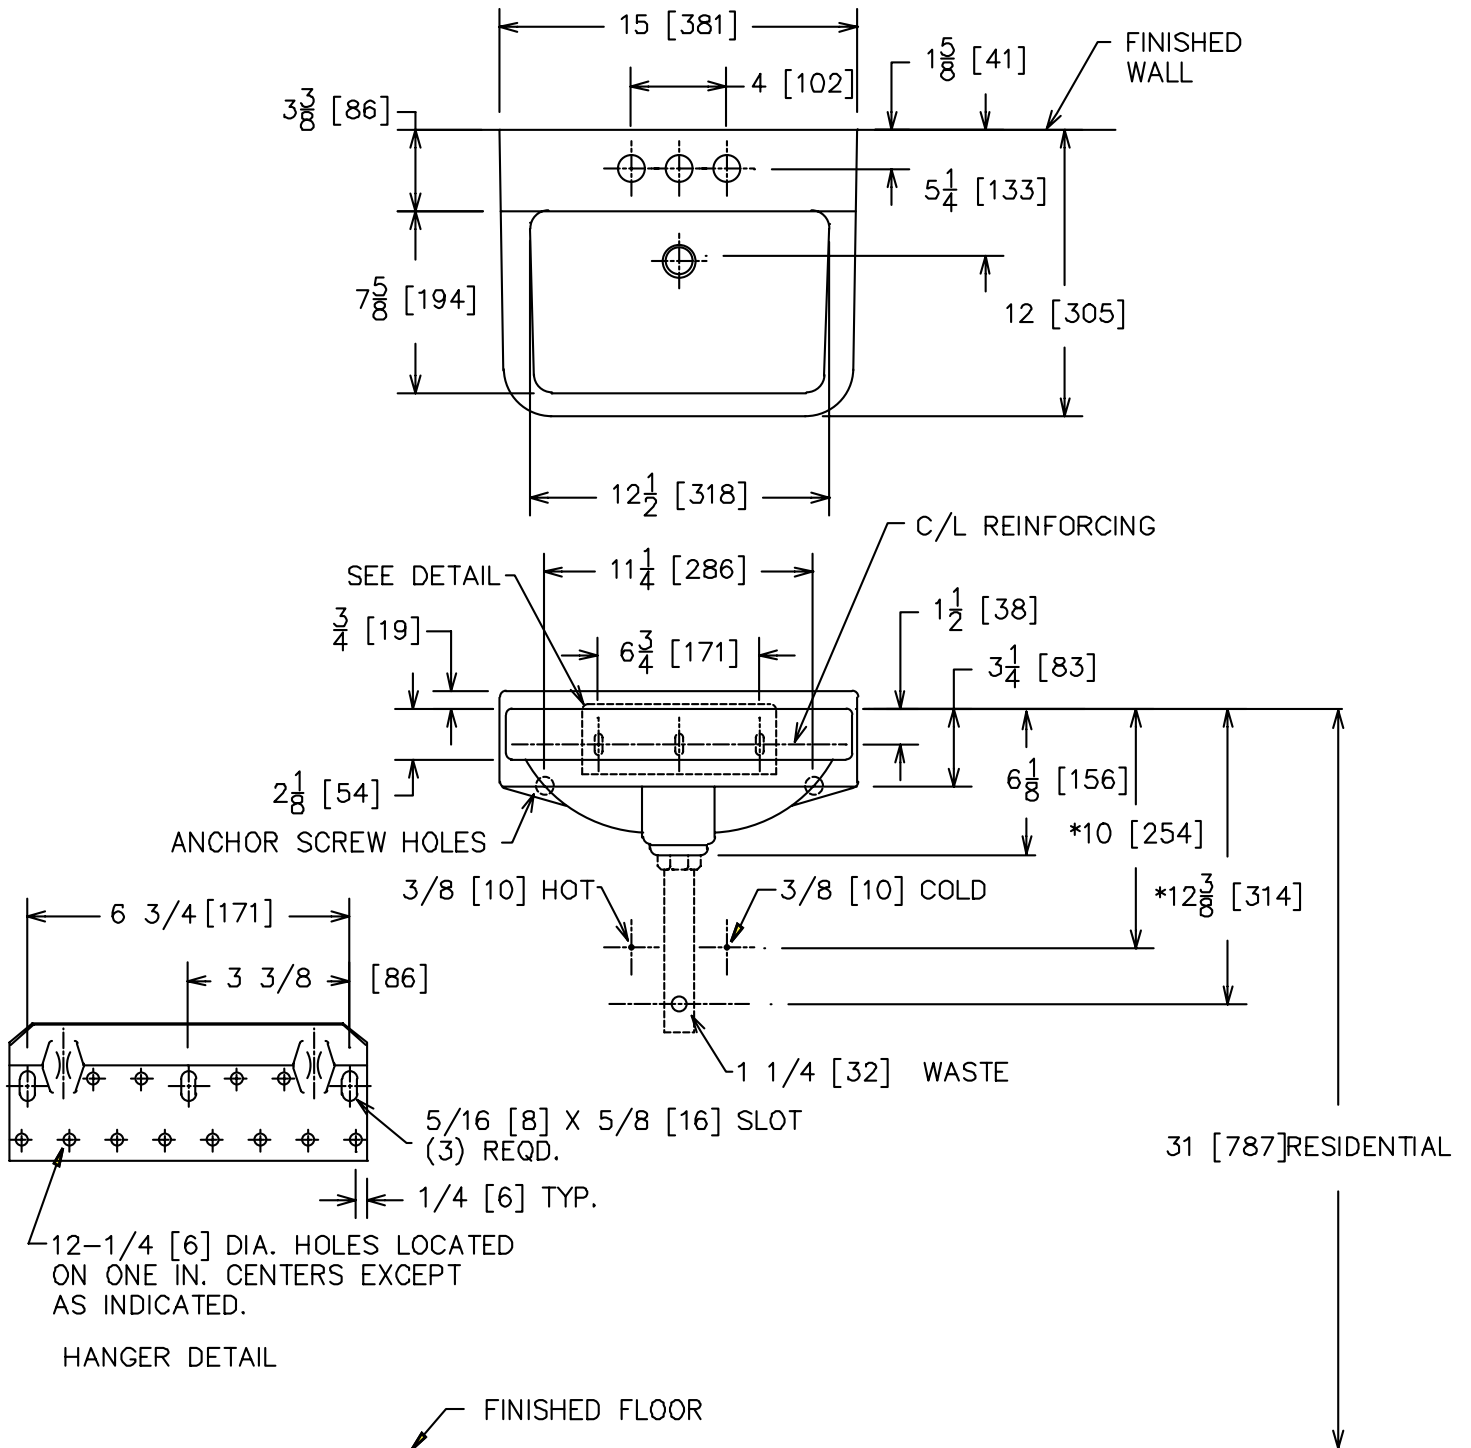

**Space Saver
Wall Hung Lavatory**
Vitreous China

FEATURES

1377V Squire™

1377V Squire™ (4" [102] centerset) 15" [381] x 12" [305] vitreous china lavatory with rectangular basin, ledge back, front overflow.

NOTES

- Fixture conforms to CSA B45 standard.
- Size: Lavatory 15" [381] x 12" [305], Basin 12 1/4" [318] x 7 5/8" [194].
- Concealed hanger supplied with lavatory.
- Faucet supplied by others.

NOTES: * SUGGESTED DIMENSION - VARIABLE DEPENDING ON TYPE OF SUPPLY AND WASTE.

ALL ANCHOR HOLES MUST BE USED WITH WALL HANGER TO INSURE PROPER INSTALLATION.

IMPORTANT: Roughing-in dimensions may vary 1/2" [13mm] and are subject to change or cancellation without prior notice. No responsibility is assumed for use of superseded or voided leaflets.