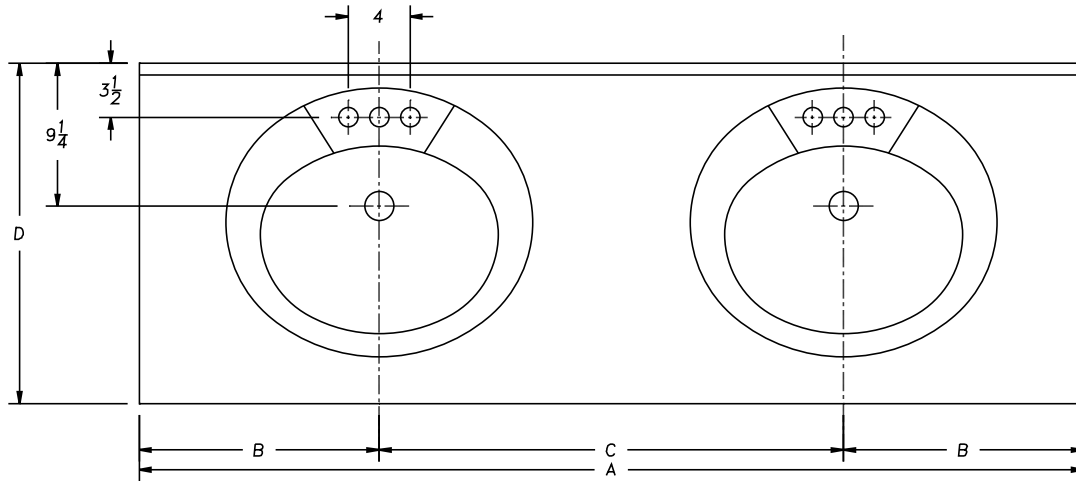

ASTRA-LAV™

Cultured Marble Vanity Top with Recessed Oval Bowl

Model	Size	Bowl size and Position	A	B	C	D	E
5522	55"x22"	15" x 12" - centered	55"	27 1/2"	27 1/2"	22"	7 1/4"
8197	19"x17"	15" x 10" - centered	19"	8 1/2"	8 1/2"	17"	6 1/4"
8259	25"x19"	15" x 10" - centered	25"	12 1/2"	12 1/2"	19"	6 1/2"
8319	31"x19"	15" x 10" - centered	31"	15 1/2"	15 1/2"	19"	6 1/2"
8379	37"x19"	15" x 10" - centered	37"	18 1/2"	18 1/2"	19"	6 1/2"
8499	49"x19"	15" x 10" - centered	49"	24 1/2"	24 1/2"	19"	6 1/2"
8619	61"x19"	15" x 10" - centered	61"	30 1/2"	30 1/2"	19"	6 1/2"
8254	25"x22"	15" x 12" - centered	25"	12 1/2"	12 1/2"	22"	7 1/4"
8314	31"x22"	15" x 12" - centered	31"	15 1/2"	15 1/2"	22"	7 1/4"
8374	37"x22"	15" x 12" - centered	37"	18 1/2"	18 1/2"	22"	7 1/4"
8434	43"x22"	15" x 12" - centered	43"	21 1/2"	21 1/2"	22"	7 1/4"
8494	49"x22"	15" x 12" - centered	49"	24 1/2"	24 1/2"	22"	7 1/4"
8614	61"x22"	15" x 12" - centered	61"	30 1/2"	30 1/2"	22"	7 1/4"
8612	61"x22"	15" x 12" - see drawing	61"	15 1/2"	30"	22"	7 1/4"
8734	73"x22"	15" x 12" - see drawing	73"	18 1/2"	36"	22"	7 1/4"
D619	61"x19"	15" x 10" - see drawing	61"	15 1/2"	30"	19"	6 1/2"
L374	37"x22"	15" x 12" - offset left	37"	12 1/2"	24 1/2"	22"	7 1/4"
R374	37"x22"	15" x 12" - offset right	37"	24 1/2"	12 1/2"	22"	7 1/4"
L434	43"x22"	15" x 12" - offset left	43"	15 1/2"	27 1/2"	22"	7 1/4"
R434	43"x22"	15" x 12" - offset right	43"	27 1/2"	15 1/2"	22"	7 1/4"