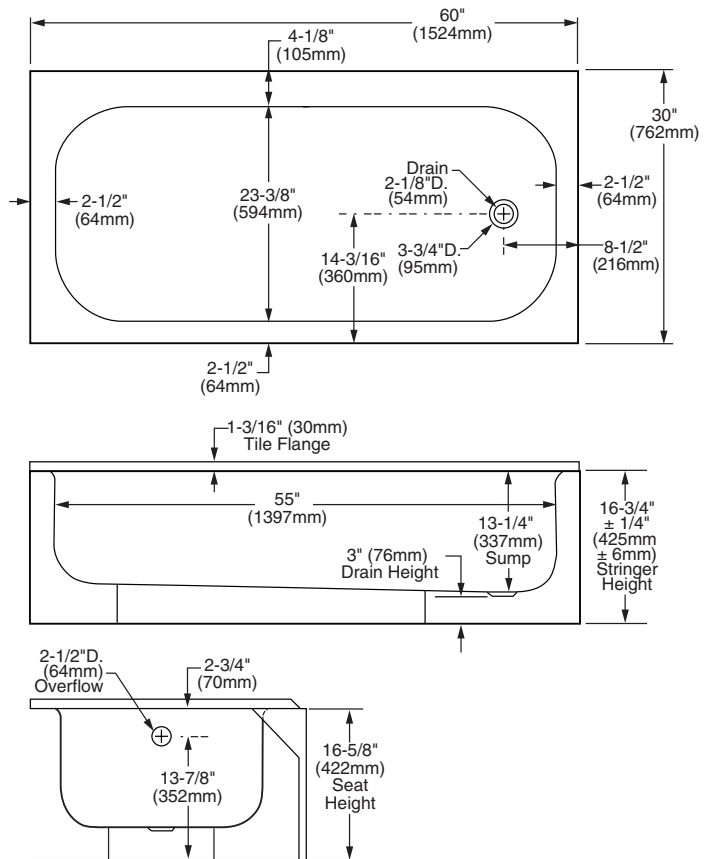

**NEU EL PASO™ 5' RECESS ABOVE FLOOR ROUGH-IN BATH**

- 2718NS Right hand outlet
- 2719NS Left hand outlet

**Product Features:**

- Acid resisting, heavy gauge porcelain enameled steel
- One-piece recess bath
- Heavy duty, slip-resistant bottom
- Above floor rough-in
- Fully bonded, sound deadening foam pad
- Capacity: 40 Gallons
- Shipping weight: 85 lbs.

**Nominal Dimensions:**

1524 x 762 x 422mm  
(60" x 30" x 16<sup>5</sup>/<sub>8</sub>" )

**Compliance Certifications –  
Conforms to the Following Specifications:**

- ANSI A112.19.4M
- ASTM F-462 Slip-Resistance
- IAPMO (UPC)

**To Be Specified:**

- Trim\*:
- Waste:
- Color:

\* See faucet section for additional models available

 MEETS THE AMERICANS WITH DISABILITIES ACT GUIDELINES AND ANSI A117.1 REQUIREMENTS FOR ACCESSIBLE AND USEABLE BUILDING FACILITIES-CHECK LOCAL CODES. INSTALL WITH SEAT AT HEAD END.

**NOTE:**  
FIXTURE SHOW WITH RIGHT HAND OUTLET. FOR BATH WITH LEFT HAND OUTLET REVERSE DIMENSIONS.

**IMPORTANT:** Rough-in dimensions may vary within the range of tolerances established by ASME A112.19.4.