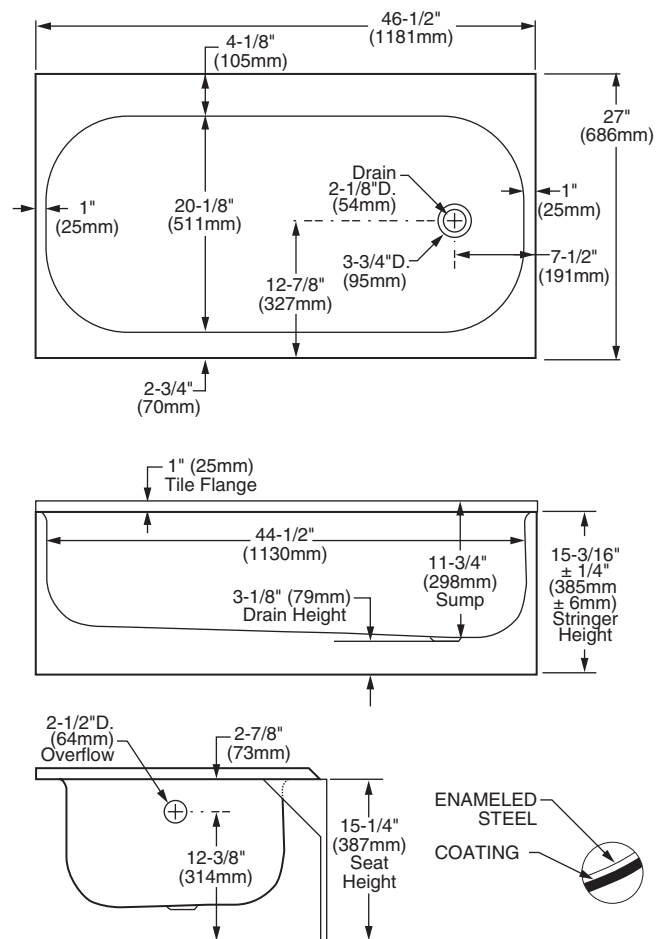

**NEU BONHAM™ ARMORPLUS®
4' RECESS ENAMELED BATH**

- 2720 Right hand outlet
- 2721 Left hand outlet

Product Features:

- Armorplus®, acid resisting, porcelain enamel, reinforced with a RIM spray process forming a polymeric foam/steel structural composite
- One-piece recess bath
- Heavy duty, slip-resistant bottom
- Capacity: 26 Gallons
- Shipping weight: 90 lbs.

Nominal Dimensions:

1181 x 686 x 387mm
(46½" x 27" x 15¼")

**Compliance Certifications –
Conforms to the Following Specifications:**

- ANSI A112.19.4M
- ASTM F-462 Slip-Resistance
- IAPMO (UPC)

To Be Specified:

- Trim*:
- Waste:
- Color:

* See faucet section for additional models available

NOTE:
FIXTURE SHOW WITH RIGHT HAND OUTLET. FOR BATH WITH LEFT HAND OUTLET REVERSE DIMENSIONS.

IMPORTANT: Rough-in dimensions may vary within the range of tolerances established by ASME A112.19.4.