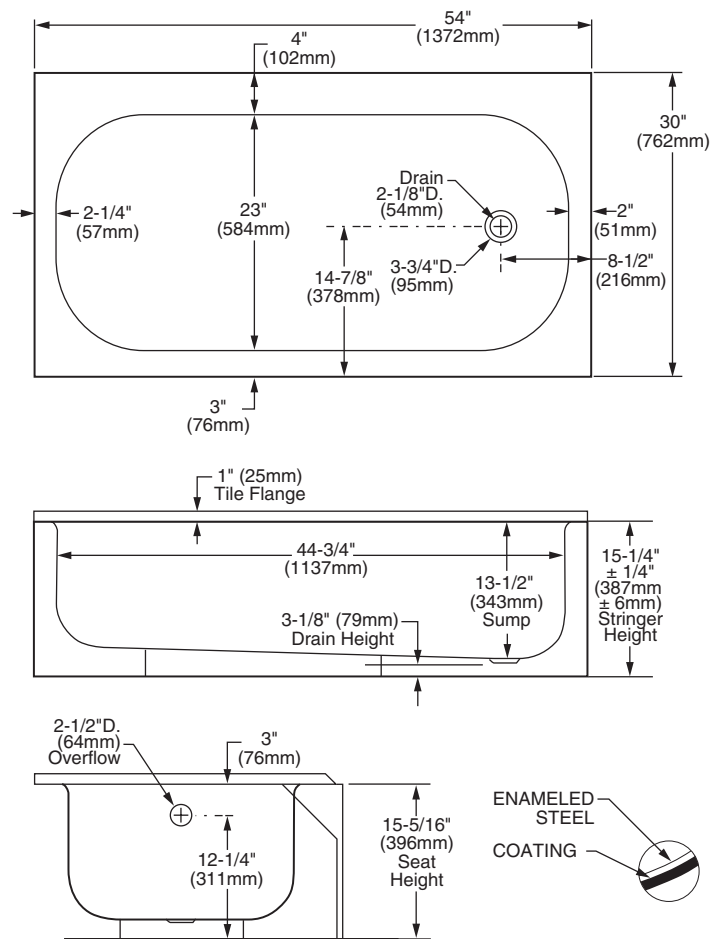

NEU SAN ANGELO™ ARMORPLUS®
4½' ENAMELED RECESS BATHTUB

- 2722 Right hand outlet
- 2723 Left hand outlet

Product Features:

- Armorplus®, acid resisting, porcelain enamel, reinforced with a RIM spray process forming a polymeric foam/steel structural composite
- One-piece recess bath
- Heavy duty, slip-resistant bottom
- Fully bonded, sound deadening foam pad
- Capacity: 36 Gallons
- Shipping weight: 100 lbs.

Nominal Dimensions:

1372 x 762 x 396mm
(54" x 30" x 15-5/16")

Compliance Certifications –

Conforms to the Following Specifications:

- ANSI A112.19.4M
- ASTM F-462 Slip-Resistance
- IAPMO (UPC)

To Be Specified:

- Trim*:
- Waste:
- Color:

* See faucet section for additional models available

NOTE:
FIXTURE SHOW WITH RIGHT HAND OUTLET. FOR BATH WITH LEFT HAND OUTLET REVERSE DIMENSIONS.

IMPORTANT: Rough-in dimensions may vary within the range of tolerances established by ASME A112.19.4.