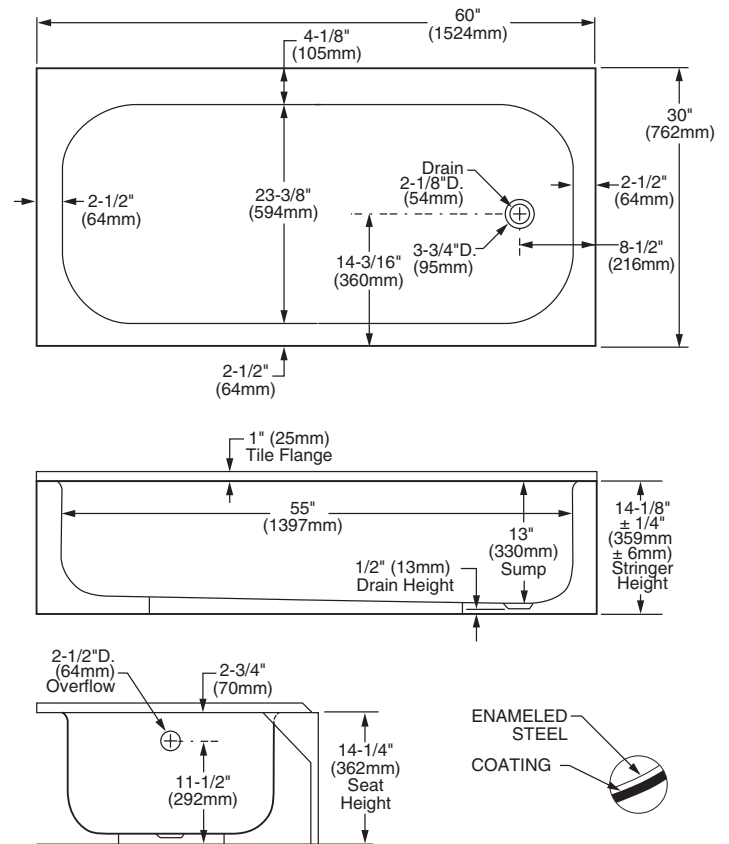

NEU SAN MARCOS™ ARMORPLUS®
5' RECESS ENAMELED BATH

- 2724 Right hand outlet
- 2725 Left hand outlet

Product Features:

- Armorplus®, acid resisting, porcelain enamel, reinforced with a RIM spray process forming a polymeric foam/steel structural composite
- One-piece recess bath
- Heavy duty, slip-resistant bottom
- Fully bonded, sound deadening foam pad
- Capacity: 41 Gallons
- Shipping weight: 109 lbs.

Nominal Dimensions:

1524 x 762 x 362mm
(60" x 30" x 14¼")

Compliance Certifications –
Conforms to the Following Specifications:

- ANSI A112.19.4M
- ASTM F-462 Slip-Resistance
- IAPMO (UPC)

To Be Specified:

- Trim*:
- Waste:
- Color:

* See faucet section for additional models available

MEETS THE AMERICANS WITH DISABILITIES ACT GUIDELINES AND ANSI A117.1 REQUIREMENTS FOR ACCESSIBLE AND USEABLE BUILDING FACILITIES-CHECK LOCAL CODES. INSTALL WITH SEAT AT HEAD END.

NOTE:

FIXTURE SHOW WITH RIGHT HAND OUTLET. FOR BATH WITH LEFT HAND OUTLET REVERSE DIMENSIONS.

IMPORTANT: Rough-in dimensions may vary within the range of tolerances established by ASME A112.19.4.