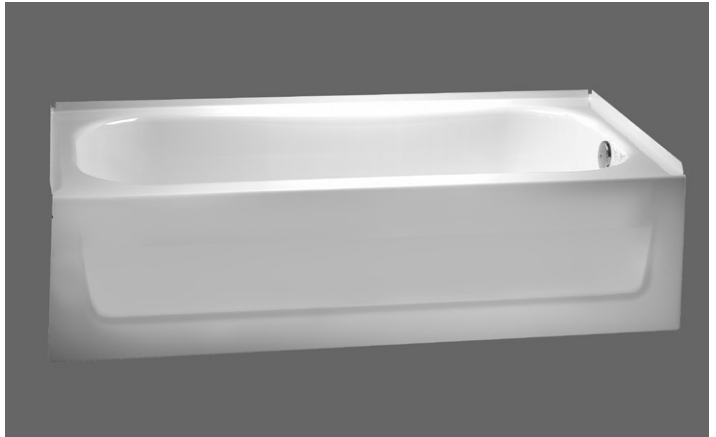

NEU SAN MARCOS™ ARMORPLUS®
5' RECESS ENAMELED BATH

- ☐ 2724 Right hand outlet
- ☐ 2725 Left hand outlet

Product Features:

- Armorplus®, acid resisting, porcelain enamel, reinforced with a RIM spray process forming a polymeric foam/steel structural composite
- One-piece recess bath
- Heavy duty, slip-resistant bottom
- Fully bonded, sound deadening foam pad
- Capacity: 41 Gallons
- Shipping weight: 109 lbs.

Nominal Dimensions:

1524 x 762 x 362mm
(60" x 30" x 14¼")

Compliance Certifications –
Conforms to the Following Specifications:

- ANSI A112.19.4M
- ASTM F-462 Slip-Resistance
- IAPMO (UPC)

To Be Specified:

- ☐ Trim*:
- ☐ Waste:
- ☐ Color:

* See faucet section for additional models available

MEETS THE AMERICANS WITH DISABILITIES ACT GUIDELINES AND ANSI A117.1 REQUIREMENTS FOR ACCESSIBLE AND USEABLE BUILDING FACILITIES-CHECK LOCAL CODES. INSTALL WITH SEAT AT HEAD END.

NOTE:

FIXTURE SHOW WITH RIGHT HAND OUTLET. FOR BATH WITH LEFT HAND OUTLET REVERSE DIMENSIONS.

IMPORTANT: Rough-in dimensions may vary within the range of tolerances established by ASME A112.19.4.