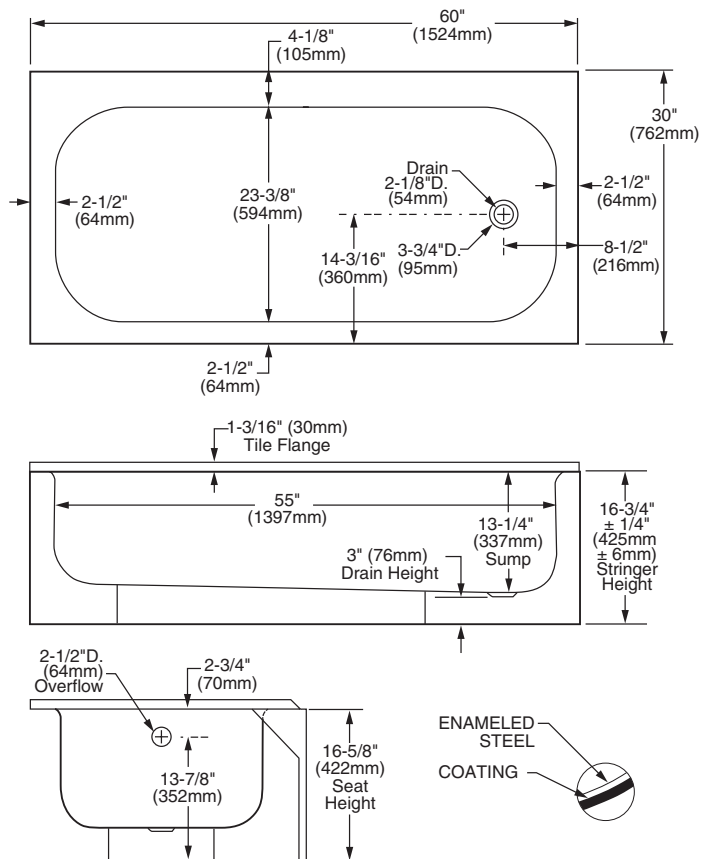

NEU LAREDO™ ARMORPLUS®
5' RECESS ABOVE FLOOR ROUGH-IN BATH

- 2726 Right hand outlet
- 2727 Left hand outlet

Product Features:

- Armorplus®, acid resisting, porcelain enamel, reinforced with a RIM spray process forming a polymeric foam/steel structural composite
- One-piece recess bath
- Heavy duty, slip-resistant bottom
- Fully bonded, sound deadening foam pad
- Capacity: 40 Gallons
- Shipping weight: 109 lbs.

Nominal Dimensions:

1524 x 762 x 422mm
(60" x 30" x 16⁵/₈")

Compliance Certifications –

Conforms to the Following Specifications:

- ANSI A112.19.4M
- ASTM F-462 Slip-Resistance
- IAPMO (UPC)

To Be Specified:

- Trim*:
- Waste:
- Color:

* See faucet section for additional models available

NOTE:
FIXTURE SHOW WITH RIGHT HAND OUTLET. FOR BATH WITH LEFT HAND OUTLET REVERSE DIMENSIONS.

IMPORTANT: Rough-in dimensions may vary within the range of tolerances established by ASME A112.19.4.