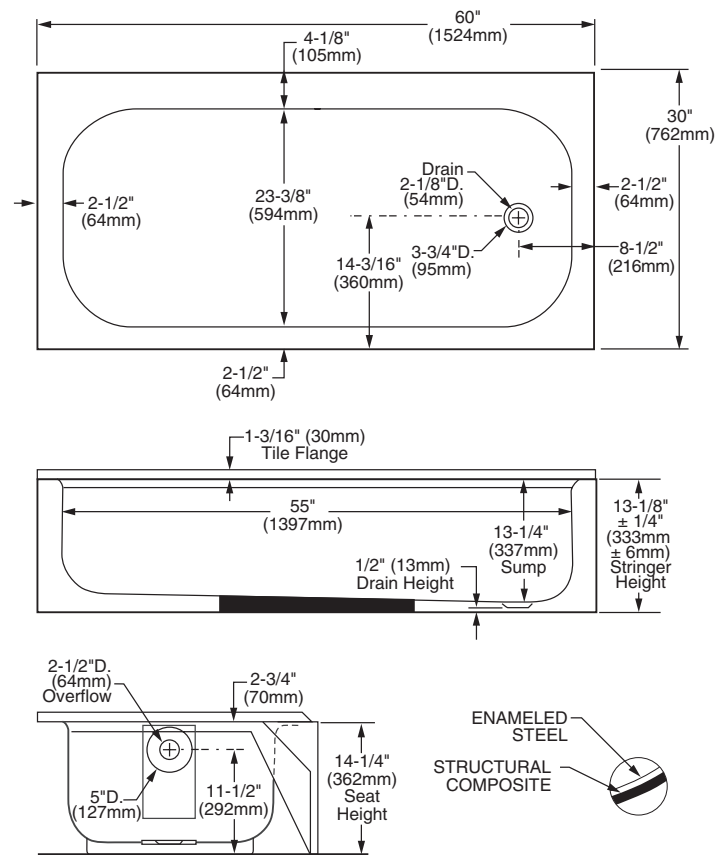

CRANE IRON™ 5' RECESS BATH

- 2728 Right hand outlet
- 2729 Left hand outlet

Product Features:

- Acid resisting, heavy gauge porcelain enameled steel
- One-piece recess bath
- Reinforced with a structural composite material bonded to the tub for strength, sound deadening and heat retention
- Heavy duty, slip-resistant bottom
- Integral, pre-leveled base
- Capacity: 41 Gallons
- Shipping weight: 100 lbs.

Nominal Dimensions:

1524 x 762 x 362mm
(60" x 30" x 14¼")

**Compliance Certifications –
Conforms to the Following Specifications:**

- ANSI A112.19.4M
- ASTM F-462 Slip-Resistance
- IAPMO (UPC)

To Be Specified:

- Trim*:
- Waste:
- Color:

* See faucet section for additional models available

 MEETS THE AMERICANS WITH DISABILITIES ACT GUIDELINES AND ANSI A117.1 REQUIREMENTS FOR ACCESSIBLE AND USEABLE BUILDING FACILITIES-CHECK LOCAL CODES. INSTALL WITH SEAT AT HEAD END.

NOTE: FIXTURE SHOW WITH RIGHT HAND OUTLET. FOR BATH WITH LEFT HAND OUTLET REVERSE DIMENSIONS.

IMPORTANT: Rough-in dimensions may vary within the range of tolerances established by ASME A112.19.4.