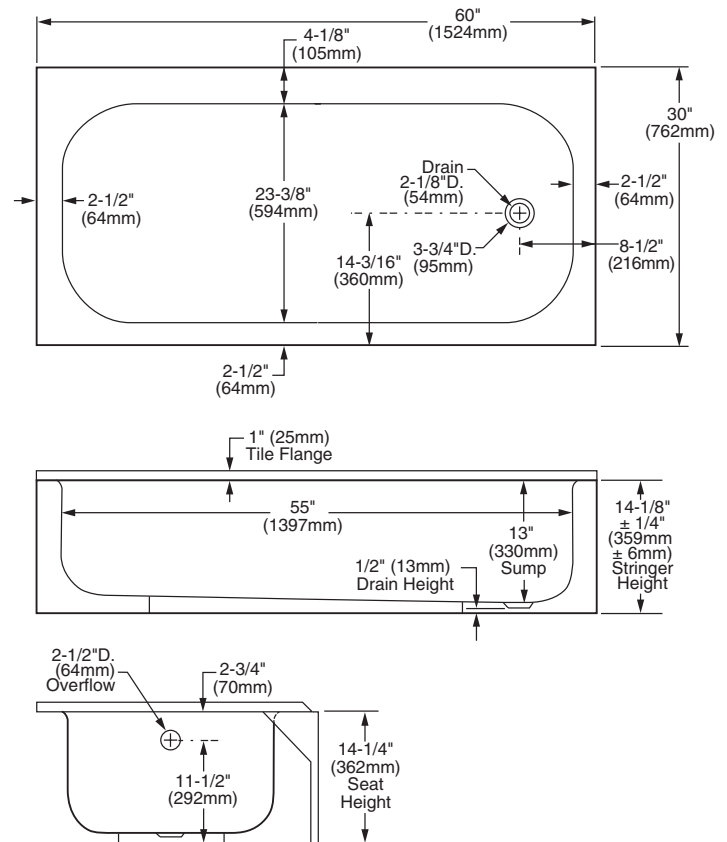

NEU AZTEC™ 5' RECESS BATH

- 2716NS** Right hand outlet
- 2717NS** Left hand outlet

Product Features:

- Acid resisting, heavy-gauge porcelain enameled steel
- One-piece recess bath
- Heavy duty, slip-resistant bottom
- Fully bonded, sound deadening foam pad
- Capacity: 41 Gallons
- Shipping weight: 78 lbs.

Nominal Dimensions:

1524 x 762 x 362mm
(60" x 30" x 14¼")

**Compliance Certifications –
Conforms to the Following Specifications:**

- ANSI A112.19.4M
- ASTM F-462 Slip-Resistance
- IAPMO (UPC)

To Be Specified:

- Trim*:
- Waste:
- Color:

* See faucet section for additional models available

MEETS THE AMERICANS WITH DISABILITIES ACT GUIDELINES AND ANSI A117.1 REQUIREMENTS FOR ACCESSIBLE AND USEABLE BUILDING FACILITIES-CHECK LOCAL CODES. INSTALL WITH SEAT AT HEAD END.

NOTE: FIXTURE SHOW WITH RIGHT HAND OUTLET. FOR BATH WITH LEFT HAND OUTLET REVERSE DIMENSIONS.

IMPORTANT: Rough-in dimensions may vary within the range of tolerances established by ASME A112.19.4.